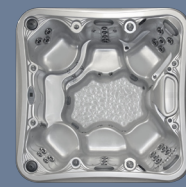

Marquis. the ultimate hot tub experience!

MARQUIS SIGNATURE COLLECTION FEATURES*

control system	7-button control system
jet pumps	one HP120 (dual-speed), 120 GPM
SmartClean™	single vortex filter
ConstantClean™	in-line sanitation system
ozonator	solid-state, corona discharge
jet trim accents	stainless steel jet trim
spa interior	all available DuraShell® colors
exterior	DuraWood
DuraBase	solid sheet, ABS plastic
DuraCover™	2 lb. density foam
waterfall	two waterfall features
cushioned headrests	two
MoodMaker™ lights	LED accent lights
Aqua Ambiance™	LED light

MARQUIS SIGNATURE COLLECTION OPTIONS

Adagio™ audio	stereo system, 4 surface mounted speakers, sub woofer, remote control
Constellation™	LED interior/exterior color light system
cedar exterior	Western Red Cedar
pump upgrade	MP160, 240V, 160 GPM

MARQUIS ULTIMATE UPGRADE OPTION

Adagio™ audio	stereo system, 4 surface mounted speakers, sub woofer, remote control
Constellation™	LED interior/exterior color light system
Environments™	DuraWood Step I, 34" storage bench
cover lift	36" towel bar
towels	Cover Catch
	two plush towels

* Also available as a Discovery model

the rendezvous

- bather's control panel faces inward
- reflexology footwell
- deep therapy seat with mid- and lower-back jets
- Adagio™ audio system speakers
- cushioned headrests
- ConstantClean™ inline sanitation system with ozonator

*The Rendezvous is also available as a Discovery model, a basic configuration with the following: DuraWood with polysheet bottom, Glacier acrylic, no water features; plus optional upgrades: DuraShell colors, ozone, natural cedar exterior and pump upgrade.