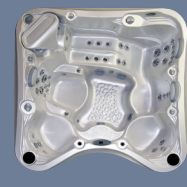

Marquis. the ultimate hot tub experience!

MARQUIS SIGNATURE COLLECTION FEATURES*

control system	7-button control system
jet pumps	one HP120 (dual-speed), 120 GPM
SmartClean™	single vortex filter
ConstantClean™	in-line sanitation system
ozonator	solid-state, corona discharge
jet trim accents	stainless steel jet trim
spa interior	all available DuraShell® colors
exterior	DuraWood
DuraBase	solid sheet, ABS plastic
DuraCover™	2 lb. density foam
waterfall	two waterfall features
cushioned headrests	two
MoodMaker™ lights	LED accent lights
Aqua Ambiance™	LED light

MARQUIS SIGNATURE COLLECTION OPTIONS

Adagio™ audio	stereo system, 4 surface mounted speakers, sub woofer, remote control
Constellation™	LED interior/exterior color light system
cedar exterior	Western Red Cedar
pump upgrade	MP160, 240V, 160 GPM

MARQUIS ULTIMATE UPGRADE OPTION

Adagio™ audio	stereo system, 4 surface mounted speakers, sub woofer, remote control
Constellation™	LED interior/exterior color light system
Environments™	DuraWood Step I, 34" storage bench
cover lift	36" towel bar
towels	Cover Catch
	two plush towels

* Also available as a Discovery model

the rendezvous

- bather's control panel faces inward
- reflexology footwell
- deep therapy seat with mid- and lower-back jets
- Adagio™ audio system speakers
- cushioned headrests
- ConstantClean™ inline sanitation system with ozonator

*The Rendezvous is also available as a Discovery model, a basic configuration with the following: DuraWood with polysheet bottom, Glacier acrylic, no water features; plus optional upgrades: DuraShell colors, ozone, natural cedar exterior and pump upgrade.