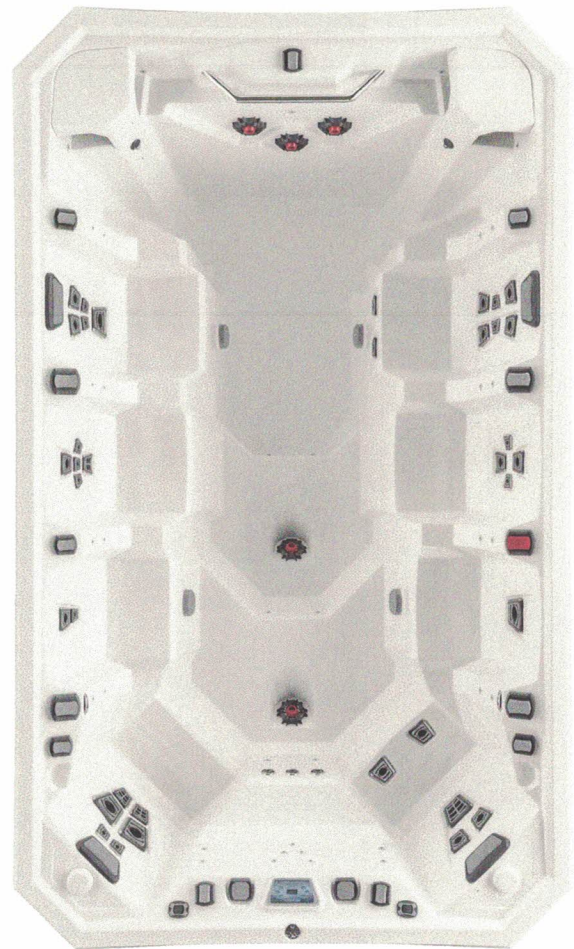

## the V150

exterior dimensions  
150" x 90" x 50"

seating capacity/positions  
8/8 seats

water capacity  
950 gallons

number of jetpods/whitewater-4 jets  
31 jetpods/5 whitewater-4

pumps  
2 2-speed pumps

electrical requirements  
240V/50A, 60 Hz

weight dry/full  
1800/9723 lbs