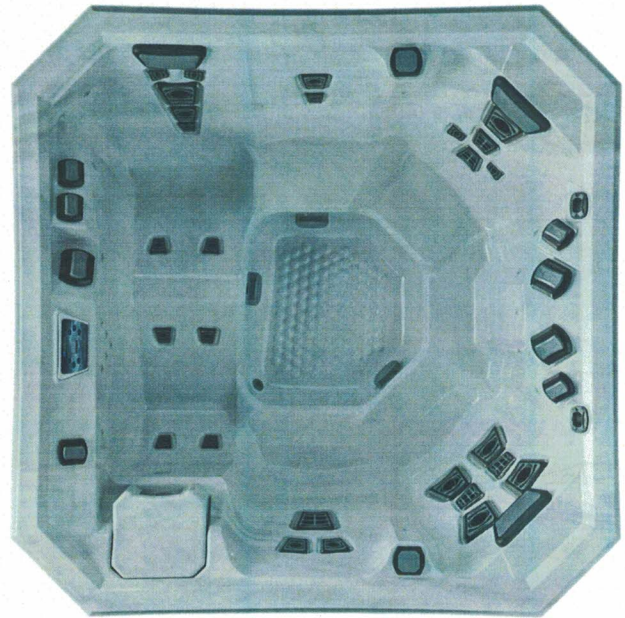

VECTOR21

MARQUIS
The ULTIMATE Hot Tub Experience!

the V77L

exterior dimensions
77" x 77" x 36"

seating capacity/positions
6/6 seats

water capacity
270 gallons

number of jetpods
27 jetpods

pumps
1 or 2 2-speed pumps*

electrical requirements
240V/30 or 50A, 60 Hz

weight dry/full
445/2805 lbs

OPTIONS

- Starlights™ LED light system
- Cosmic audio system
- Wi-Fi transceiver for APP
- RF audio remote
- Ozonator
- Foam Fill
- In-line sanitation system
- MicroSilk® on 1-pump model
- Environments™
- 2 pump performance upgrade