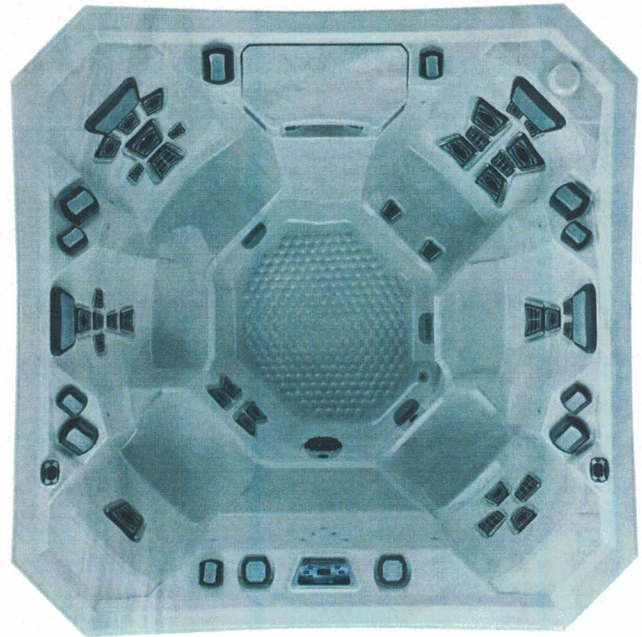

VECTOR21

MARQUIS
The ULTIMATE Hot Tub Experience!

the V84

exterior dimensions
84" x 84" x 36"

seating capacity/positions
6/6 seats

water capacity
320 gallons

number of jetpods/whitewater-4 jet
36 jetpods + 1

pumps
2 2-speed pumps

electrical requirements
240V/30 or 50A, 60 Hz

weight dry/full
700/3372 lbs

OPTIONS

- Starlights™ LED light system
- Cosmic audio system
- Wi-Fi transceiver for APP
- RF audio remote
- Ozonator
- Foam Fill
- In-line sanitation system
- MicroSilk®
- Environments™