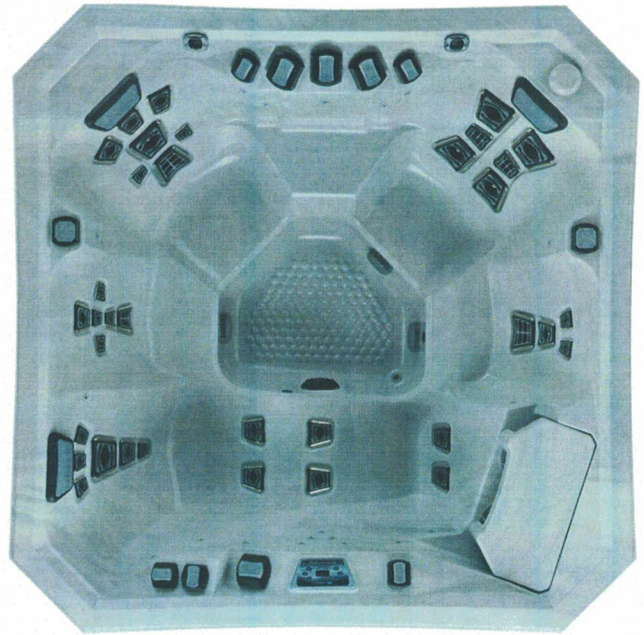

## the V84L

exterior dimensions

84" x 84" x 36"

seating capacity/positions

5/5 seats

water capacity

340 gallons

number of jetpods/whitewater-4 jet

35 jetpods + 1

pumps

2 2-speed pumps

electrical requirements

240V/30 or 50A, 60 Hz

weight dry/full

700/3539 lbs