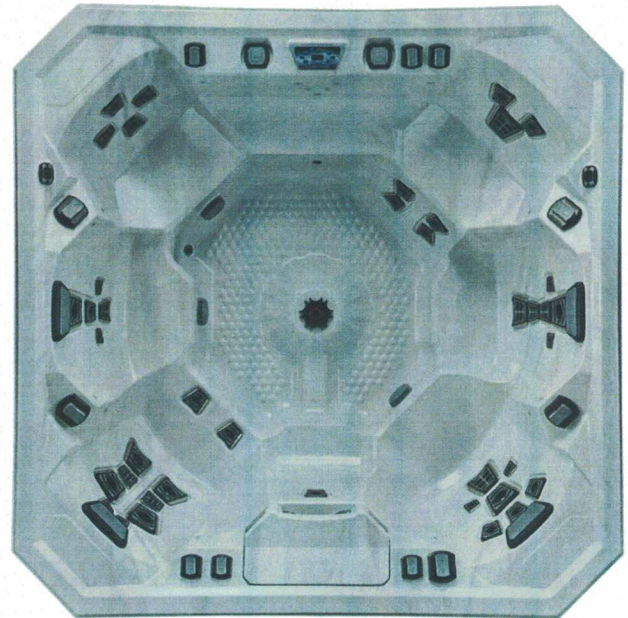

## the V94

exterior dimensions

94" x 94" x 36"

seating capacity/positions

8/8 seats

water capacity

400 gallons

number of jetpods/whitewater-4 jet

40 jetpods + 1

pumps

2 2-speed pumps

electrical requirements

240V/30 or 50A, 60 Hz

weight dry/full

840/4176 lbs