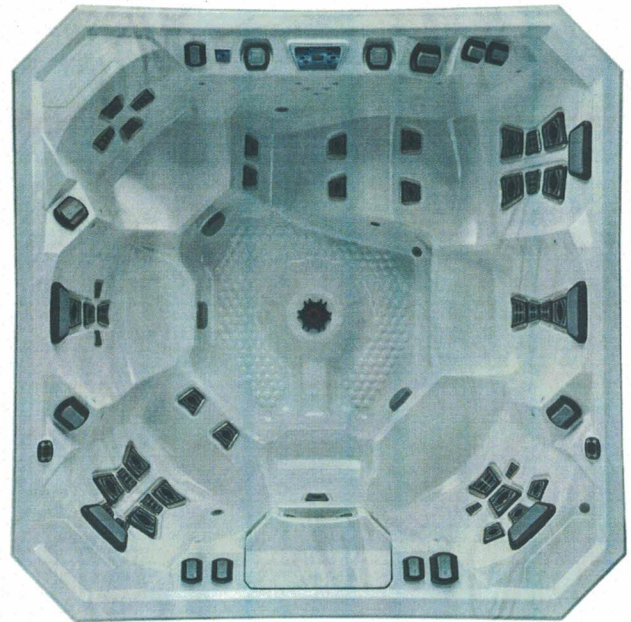

## the V94L

exterior dimensions

94" x 94" x 36"

seating capacity/positions

7/7 seats

water capacity

445 gallons

number of jetpods/whitewater-4 jet

44 jetpods + 1

pumps

2 2-speed pumps

electrical requirements

240V/30 or 50A, 60 Hz

weight dry/full

840/4555 lbs